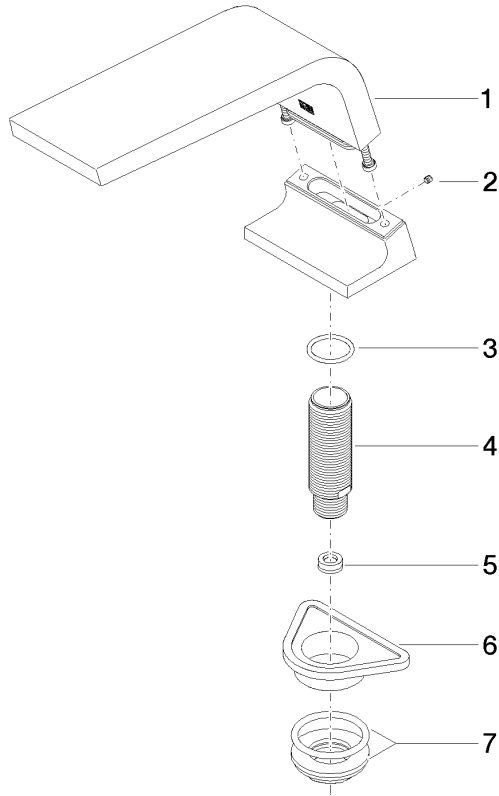

CL.1 Bath spout without diverter for deck mounting - Dark Chrome

CL.1

13 612 705

- 200mm projection
- rectangular spray pattern with 55 individual jets
- height of mixer 125 mm
- height up to aerator 108 mm
- hole diameter 35 mm
- 1/2" connection
- max. flow 24.6 l/min at 3 bar flow pressure

mm [inches]

Flow rate chart

13 612 705

Parts for other finishes can be found here: [Chrome](#)

Spare parts list

No.	Item Number	Name	Quantity used	Delivery time
1	90 11 70 007 00-19	spout	1	20
2	09 31 11 099 90	pin	1	2
3	09 14 10 009 90	seal	1	2
4	09 30 01 117 90	connection	1	2
5	09 23 01 057 90	flow reducer	1	2
6	09 18 40 090 90	sleeve	1	2
7	04 23 10 004 03 90	fixing set	1	2