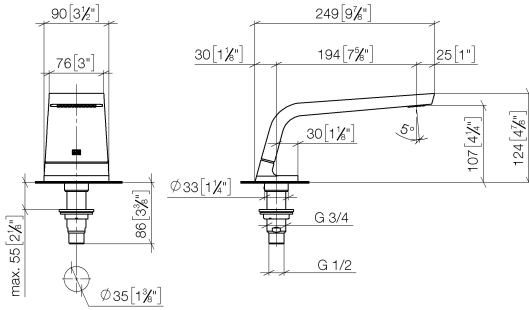

CL.1 Bath spout without diverter for deck mounting - Dark Chrome

CL.1

13 612 705

- 200mm projection
- rectangular spray pattern with 55 individual jets
- height of mixer 125 mm
- height up to aerator 108 mm
- hole diameter 35 mm
- 1/2" connection
- max. flow 24.6 l/min at 3 bar flow pressure

mm [inches]

Flow rate chart

13 612 705

Parts for other finishes can be found here: [Chrome](#)

Spare parts list

No.	Item Number	Name	Quantity used	Delivery time
1	90 11 70 007 00-19	spout	1	20
2	09 31 11 099 90	pin	1	2
3	09 14 10 009 90	seal	1	2
4	09 30 01 117 90	connection	1	2
5	09 23 01 057 90	flow reducer	1	2
6	09 18 40 090 90	sleeve	1	2
7	04 23 10 004 03 90	fixing set	1	2