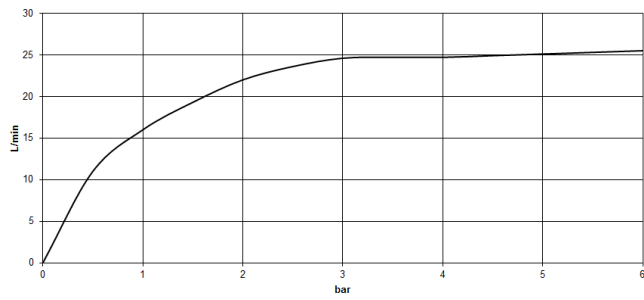

CL.1 Bath spout without diverter for deck mounting - Dark Chrome

CL.1

13 612 705

- 200mm projection
- rectangular spray pattern with 55 individual jets
- height of mixer 125 mm
- height up to aerator 108 mm
- hole diameter 35 mm
- 1/2" connection
- max. flow 24.6 l/min at 3 bar flow pressure

mm [inches]

Flow rate chart

13 612 705

Parts for other finishes can be found here: [Chrome](#)

Spare parts list

No.	Item Number	Name	Quantity used	Delivery time
1	90 11 70 007 00-19	spout	1	20
2	09 31 11 099 90	pin	1	2
3	09 14 10 009 90	seal	1	2
4	09 30 01 117 90	connection	1	2
5	09 23 01 057 90	flow reducer	1	2
6	09 18 40 090 90	sleeve	1	2
7	04 23 10 004 03 90	fixing set	1	2